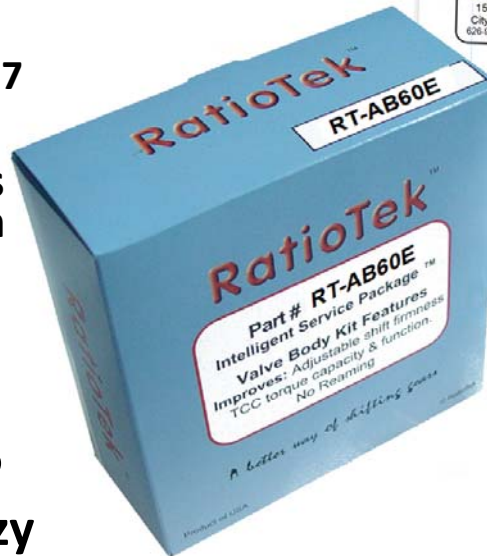

RatioTek™

8987 E. Tanque Verde Rd #309-264
Tucson, AZ 85749
626-968-2754 FAX 520-367-5047

New Products Valve Body Kits

Visit our site at
www.ratiotek.com

Part# RT-AB60E

Professional Valve Body Kit.

Fits: Toyota AB60E/F 2008-2017

6 Speed Rear Wheel Drive

Provides quick clean shifts
and more converter clutch
holding power.