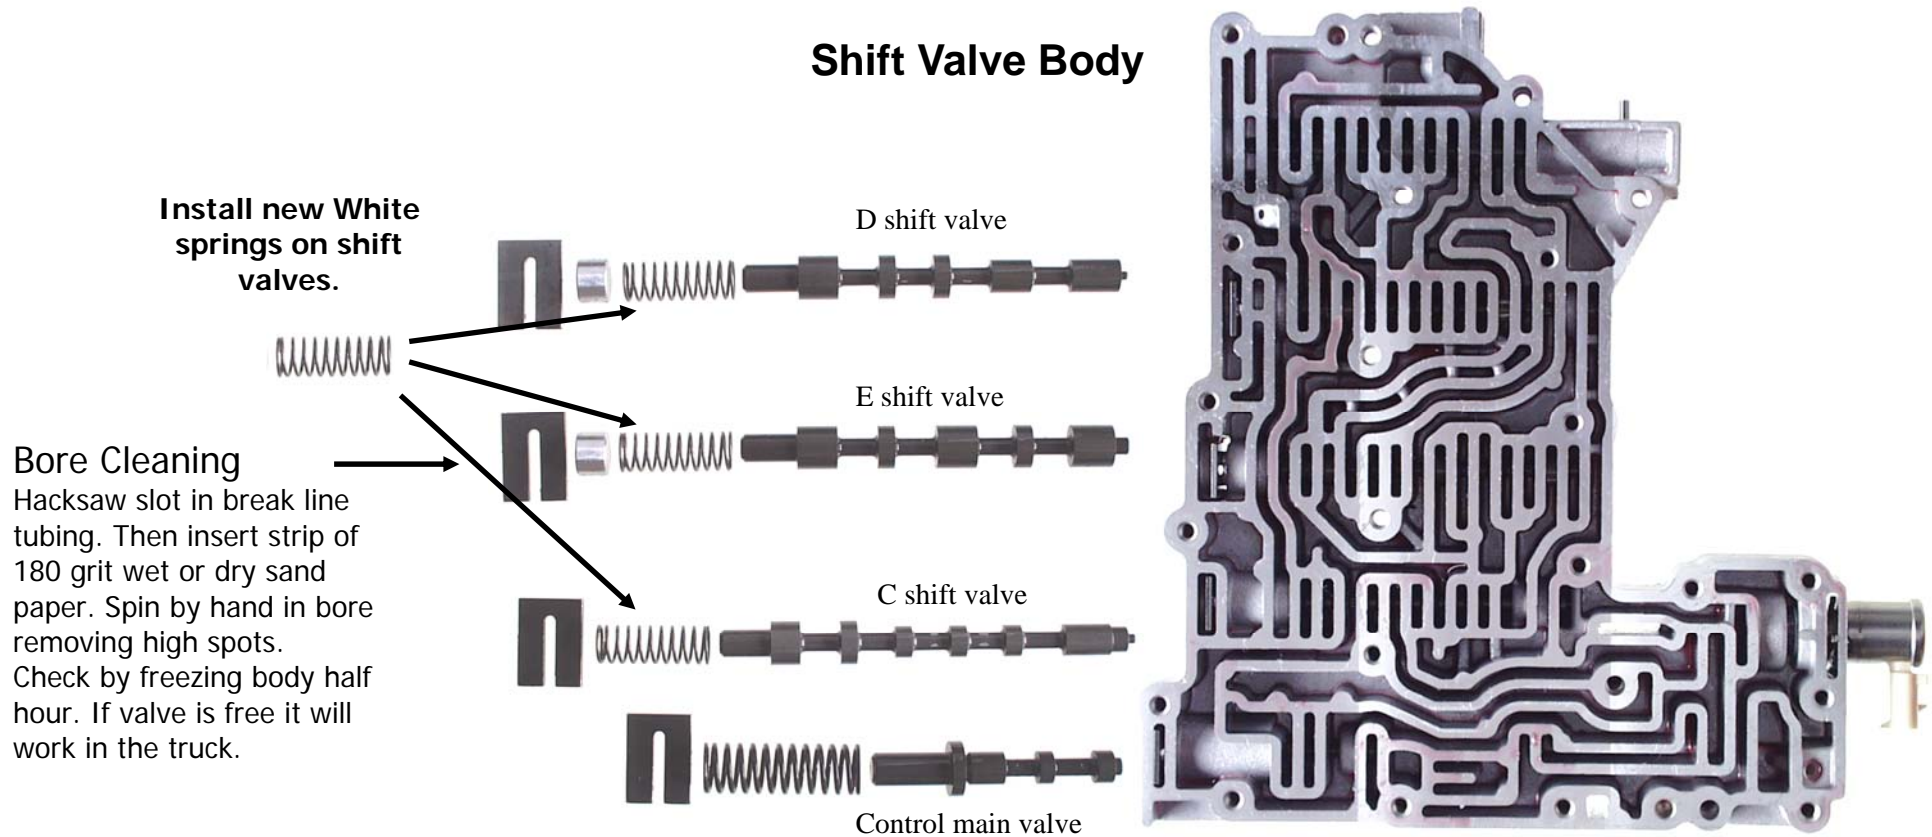

Part# RT-A-ES

Professional Calibration Kit.

Installation Instructions

Fits: Allison 1000 Series 2001 & Later
Higher calibration shift valve springs

RatioTek™
15902 A Halliburton #272
City of Industry, CA 91745
626-968-2754 Fax 626-961-8563

Sticking E shift valve can cause code P1711 or P0872.

Visit our site at
www.ratiotek.com

© RatioTek
April 2011