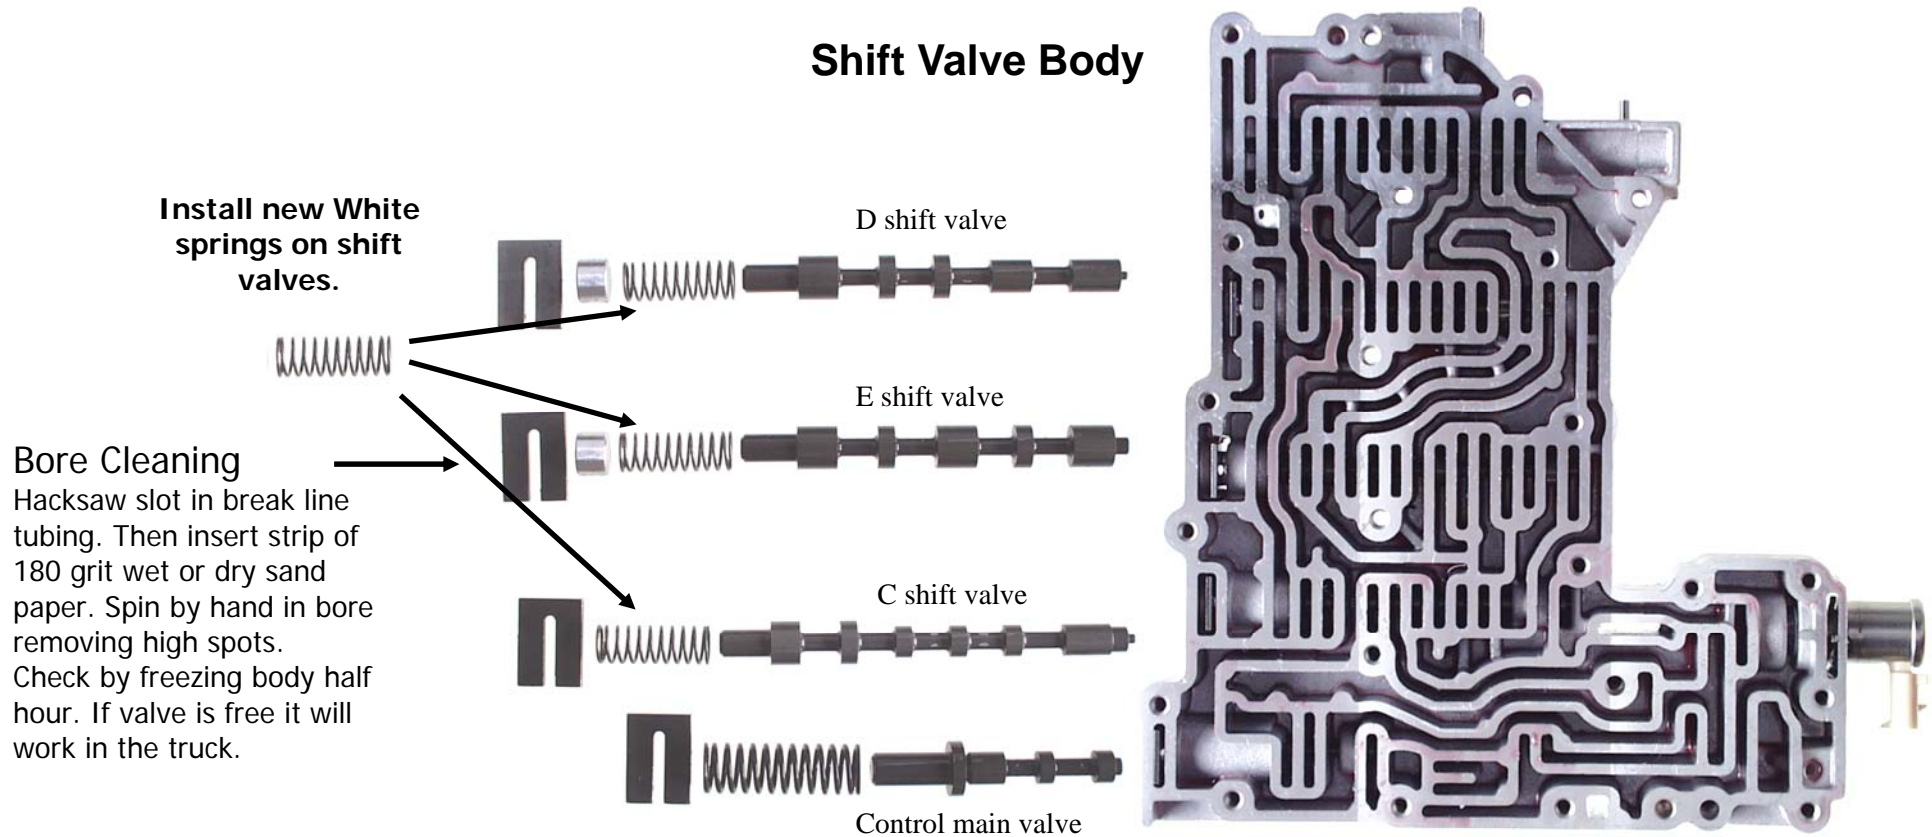

Part# RT-A-ES

Professional Calibration Kit.

Installation Instructions

Fits: Allison 1000 Series 2001 & Later
Higher calibration shift valve springs

RatioTek^{TM}
15902 A Halliburton #272
City of Industry, CA 91745
626-968-2754 Fax 626-961-8563

Sticking E shift valve can cause code P1711 or P0872.

Visit our site at
www.ratiotek.com

© RatioTek
April 2011