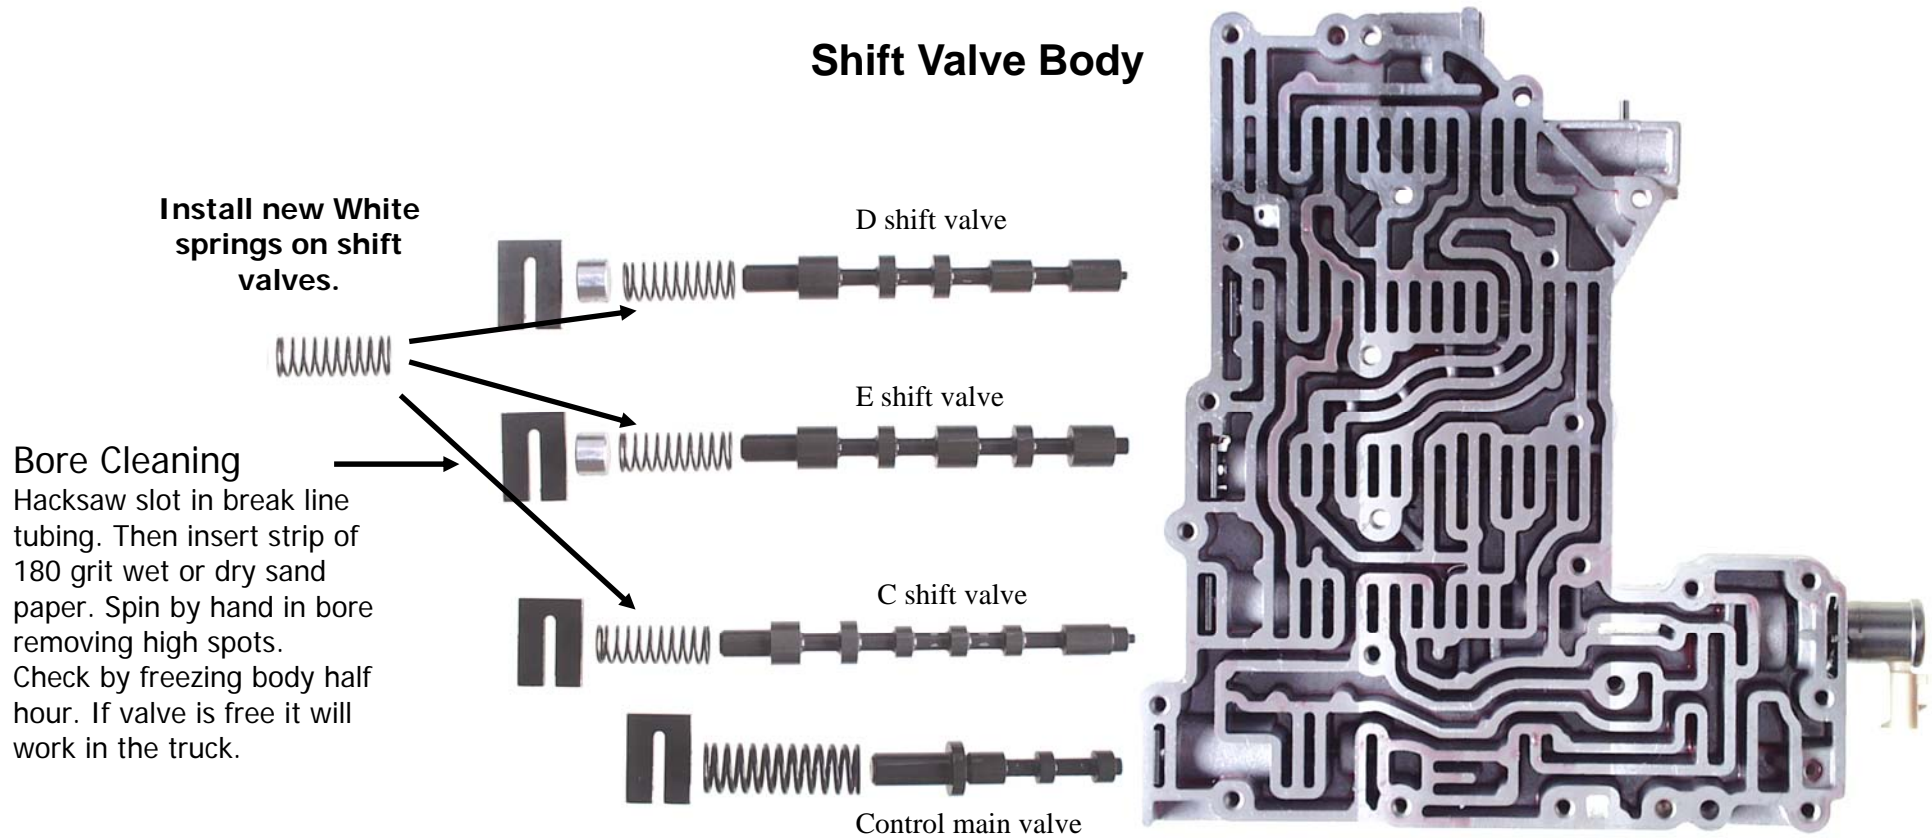

Part# RT-A-ES

Professional Calibration Kit.

Installation Instructions

Fits: Allison 1000 Series 2001 & Later
Higher calibration shift valve springs

RatioTek^{TM}
8987 E. Tanque Verde Rd#309-264
Tucson, AZ 85749
626-968-2754 FAX 520-367-5047

Sticking E shift valve can cause code P1711 or P0872.

Visit our site at
www.ratiotek.com

© RatioTek
April 2011